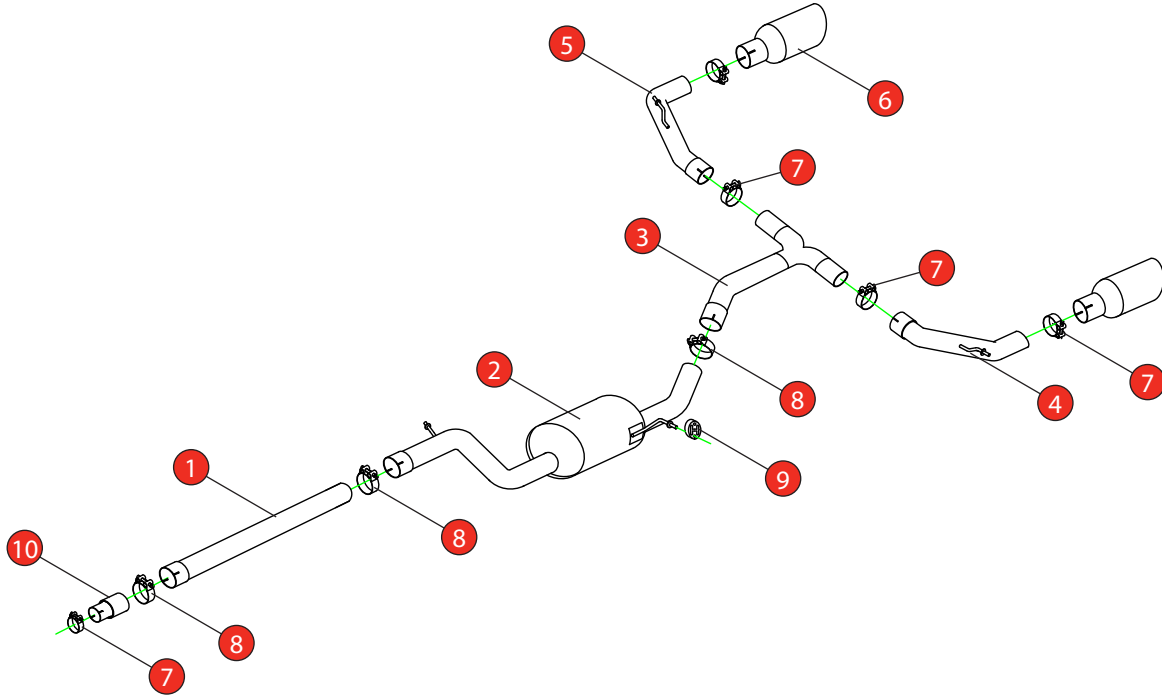

<b>Car</b>	Volkswagen Golf GTI MK8	<b>Part No.</b>	SVWS064
<b>Year</b>	2020-Current	<b>Fit Kits</b>	340FK
<b>Notes</b>	Where not supplied use original fittings	<b>Features</b>	Pipe Diameter:- 76mm

Estimated Fitting Time: 90 Minutes

NO.	PART NO.	DESCRIPTION	QTY
1	641VW	Non-resonated Front Pipe	1
2	644VW	Resonated Centre Pipe	1
3	720VW	'Y' Piece	1
4	800VW	L/H Trim Link Pipe	1
5	801VW	R/H Trim Link Pipe	1
6	Z038.10160	Polished Ø114mm Indy Trim	2
<b>Fit Kit</b>			
7	Z016.10064	63-68mm Clamp	5
8	Z016.10062	79mm H/D Clamp	3
9	Z016.10057	Hanging Rubber	1
10	AD62	Adaptor (USE TO FIT TO O.E SYSTEM)	1

E-MARK	N/A
DATE	03/12/20
ISSUE	00
AUTHORISED	M.Ydlibi

**NOTE:** ENSURE SCORPION SYSTEM IS CLEAR OF MOVING PARTS AND ALL ORIGINAL FUNCTIONS WORK CORRECTLY.

STAY CONNECTED TO RED POWER.